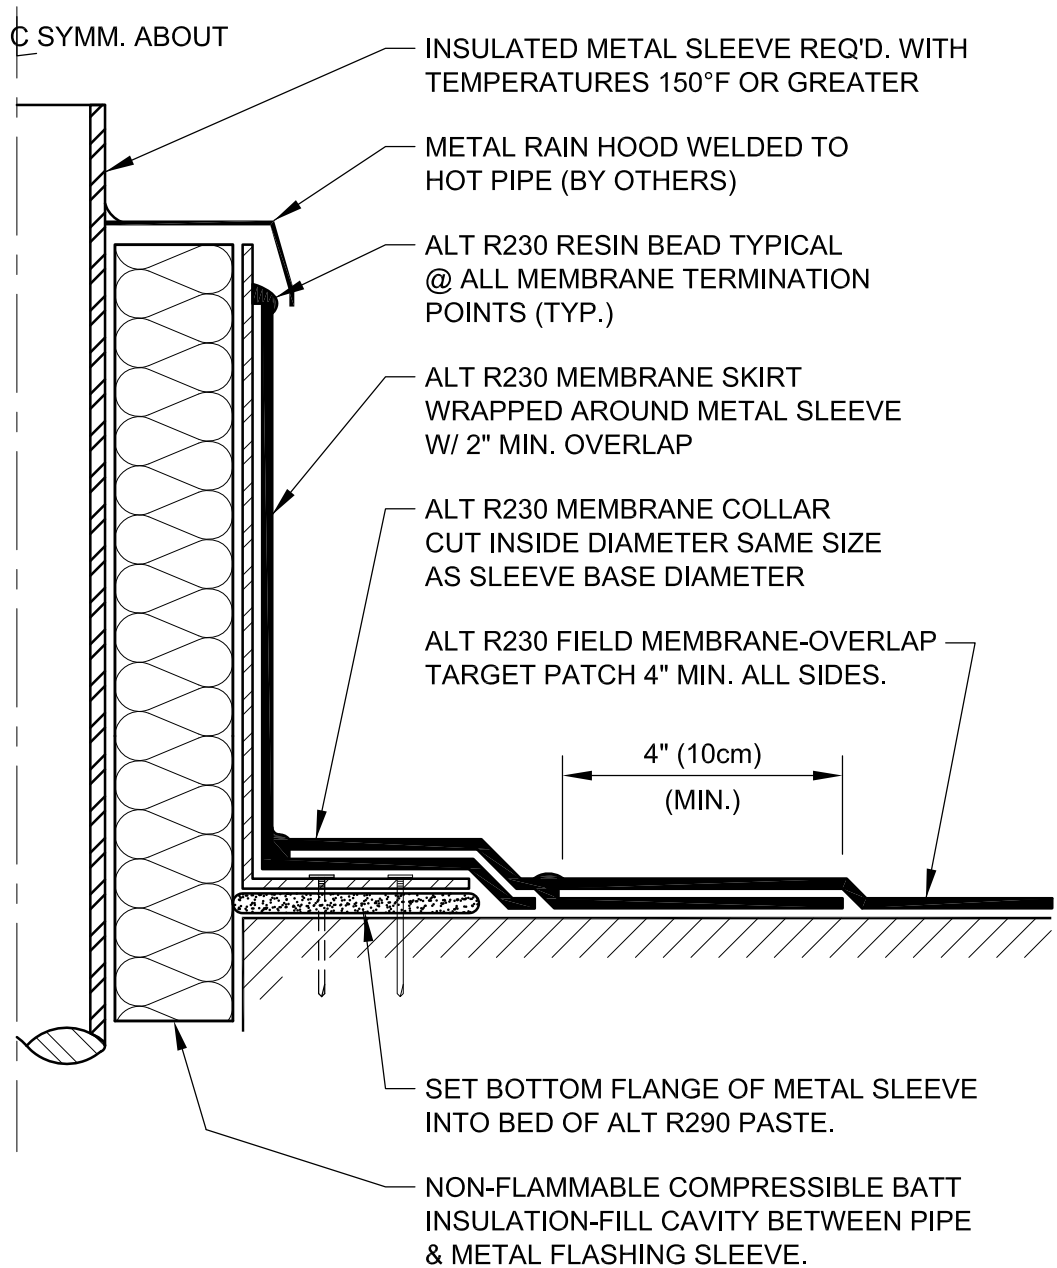

ISOMETRIC VIEW

HOT PIPE PENETRATION FLASHING

DRAWING NO.:

P-2A

REVISION
0

ISSUE DATE
1-15-2010

SCALE
N.T.S.

DRAWN BY
D.R.W.