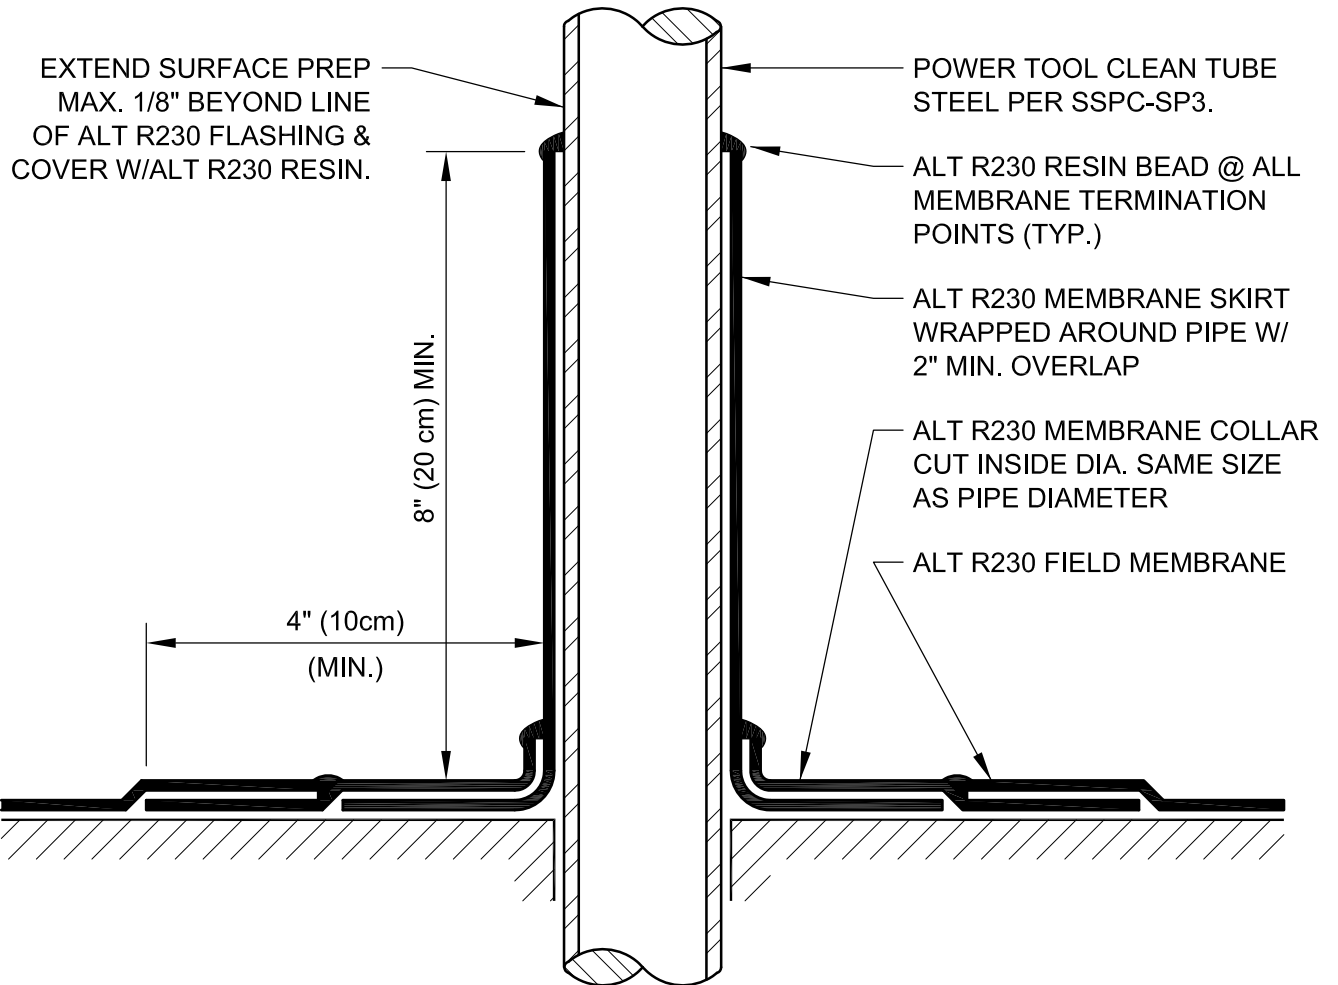

ISOMETRIC VIEW

CLUSTERED PENETRATION FLASHING

DRAWING NO.:

P-1B

REVISION
0

ISSUE DATE
1-15-2010

SCALE
N.T.S.

DRAWN BY
D.R.W.