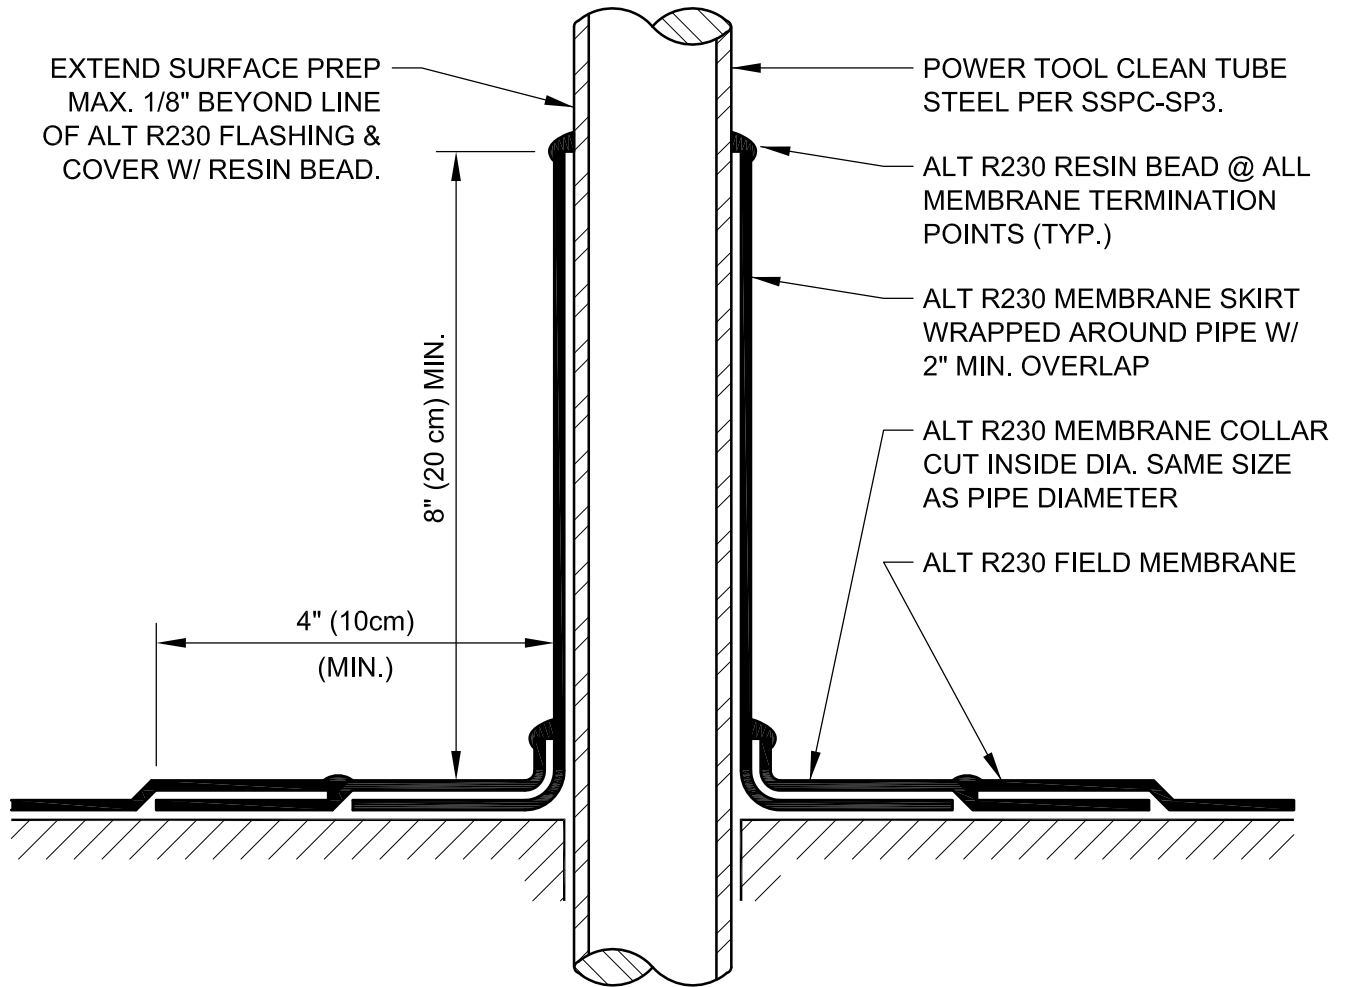

ISOMETRIC VIEW

TYPICAL PIPE PENETRATION FLASHING

DRAWING NO.:

P-1A

REVISION
0

ISSUE DATE
1-15-2010

SCALE
N.T.S.

DRAWN BY
D.R.W.